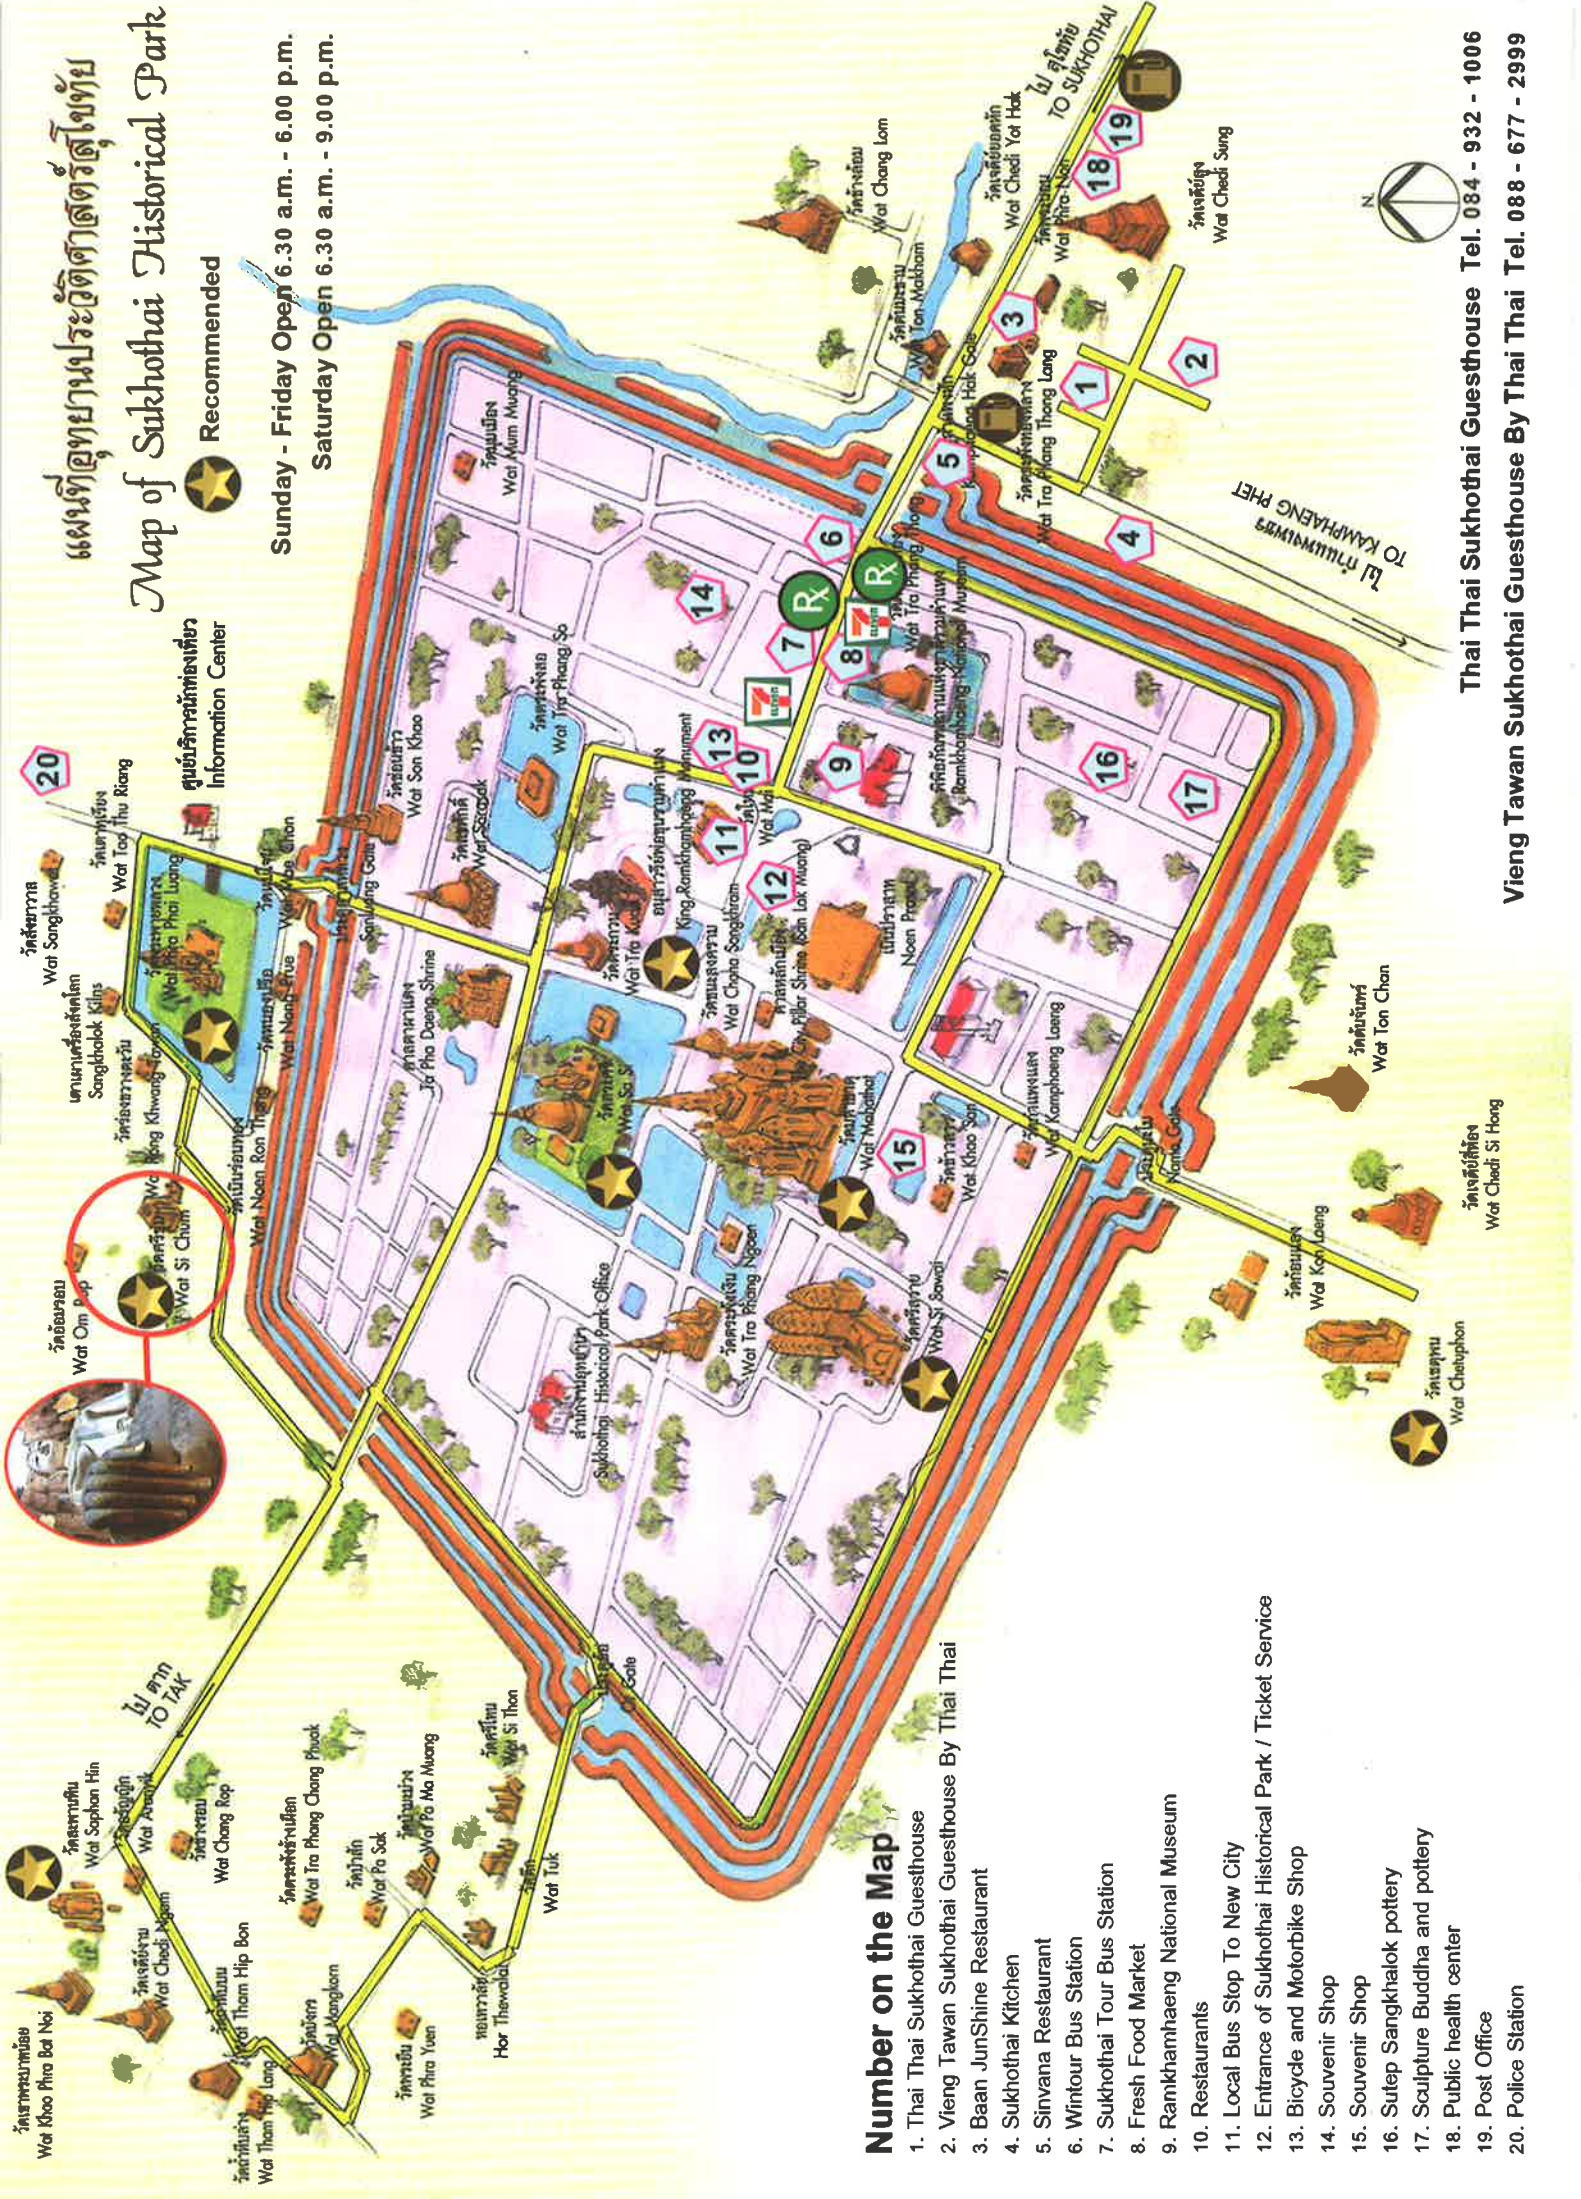

# แผนที่อุทยานประวัติศาสตร์สุโขทัย

## Map of Sukhothai Historical Park

Recommended

Sunday - Friday Open 6.30 a.m. - 6.00 p.m.  
Saturday Open 6.30 a.m. - 9.00 p.m.

ศูนย์บริการนักท่องเที่ยว  
Information Center

### Number on the Map

1. Thai Thai Sukhothai Guesthouse
2. Vieng Tawan Sukhothai Guesthouse By Thai Thai
3. Baan JunShine Restaurant
4. Sukhothai Kitchen
5. Sinvana Restaurant
6. Wintour Bus Station
7. Sukhothai Tour Bus Station
8. Fresh Food Market
9. Ramkhamhaeng National Museum
10. Restaurants
11. Local Bus Stop To New City
12. Entrance of Sukhothai Historical Park / Ticket Service
13. Bicycle and Motorbike Shop
14. Souvenir Shop
15. Souvenir Shop
16. Sutep Sangkhalok pottery
17. Sculpture Buddha and pottery
18. Public health center
19. Post Office
20. Police Station